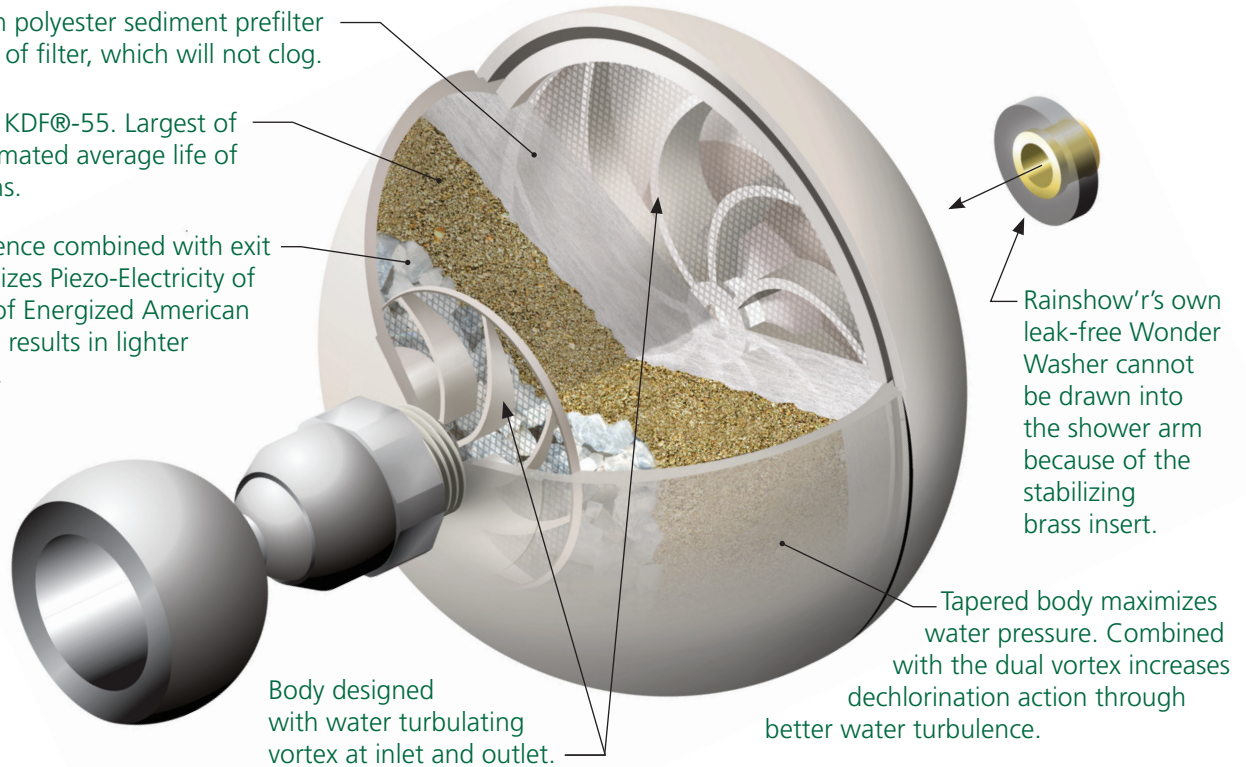

New Century Shower Filter

Improve your shower experience today... with Rainshow'r.

9.5 cubic inch polyester sediment prefilter to extend life of filter, which will not clog.

18 ounces of KDF®-55. Largest of all filters. Estimated average life of 15-18 months.

Water turbulence combined with exit vortex maximizes Piezo-Electricity of the 1 ounce of Energized American Crystal which results in lighter feeling water.

Rainshow'r's own leak-free Wonder Washer cannot be drawn into the shower arm because of the stabilizing brass insert.

Tapered body maximizes water pressure. Combined with the dual vortex increases dechlorination action through better water turbulence.

Body designed with water turbulating vortex at inlet and outlet.

The Rainshow'r dechlorinating shower filter removes 90% or more of free chlorine for a healthier shower. Your skin feels better and looks younger; hair becomes more manageable. Even color-treated hair shows reduced fading and discoloration.

- Healthier, Younger Looking Skin
- Softer, More Manageable Hair
- Reduces Fading of Color-treated Hair
- Relief From Dry Skin and Scalp
- Improved Lathering and Sudsing
- Great for Those With Chlorine Sensitivity
- 18 oz of KDF®-55 Largest Shower Filter